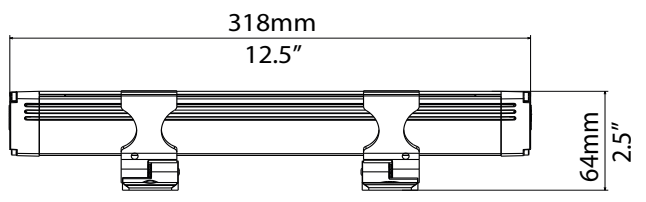

## TECHNICAL

	FREELINE 90	FREELINE 60	FREELINE 30
OUTPUT	• 12 x 4-colors LEDs	• 8 x 4-colors LEDs	• 4 x 4-colors LEDs
	• Lumens output (RGBW): 3,800 @ 500 mA	• Lumens output (RGBW): 2,350 @ 500 mA	• Lumens output (RGBW): 1,150 @ 500 mA
	• LED lifespan: 50,000 hours (70% lumen output)		
OPTICAL GROUP	• Medium flood 26° • Wide flood 42°		
POWER SUPPLY	• External CC PSU LED driver 700mA max per channel • Max distance between Drivenet PSU and fixture 100 m		
	• Consumption: max 90 W @ 500mA	• Consumption: max 60 W @ 500mA	• Consumption: max 30 W @ 500mA
CONNECTIONS	• 30 cm cable with M12 male connector		
PHYSICAL	• Housing: Aluminium		
	• Weight: 2 Kg (4.4 lbs)	• Weight: 1.5 Kg (3.3 lbs)	• Weight: 0.9 Kg (2 lbs)
ACCESSORIES INCLUDED	• 1 x M12 female cable connector (code 0520P050)		