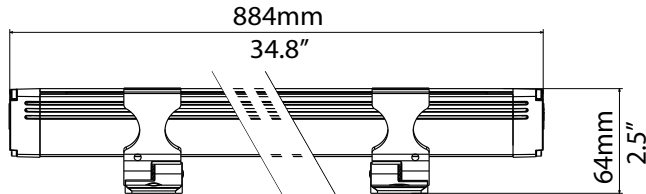

## TECHNICAL

	FREELINE 90	FREELINE 60	FREELINE 30
OUTPUT	• 12 x 4-colors LEDs	• 8 x 4-colors LEDs	• 4 x 4-colors LEDs
	• Lumens output (RGBW): 3,800 @ 500 mA	• Lumens output (RGBW): 2,350 @ 500 mA	• Lumens output (RGBW): 1,150 @ 500 mA
	• LED lifespan: 50,000 hours (70% lumen output)		
OPTICAL GROUP	• Medium flood 26° • Wide flood 42°		
POWER SUPPLY	• External CC PSU LED driver 700mA max per channel • Max distance between Drivenet PSU and fixture 100 m		
	• Consumption: max 90 W @ 500mA	• Consumption: max 60 W @ 500mA	• Consumption: max 30 W @ 500mA
CONNECTIONS	• 30 cm cable with M12 male connector		
PHYSICAL	• Housing: Aluminium		
	• Weight: 2 Kg (4.4 lbs)	• Weight: 1.5 Kg (3.3 lbs)	• Weight: 0.9 Kg (2 lbs)
ACCESSORIES INCLUDED	• 1 x M12 female cable connector (code 0520P050)		