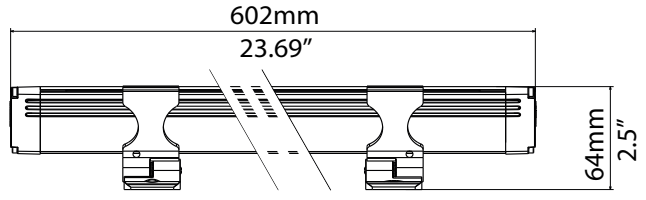

TECHNICAL

	FREELINE 90	FREELINE 60	FREELINE 30
OUTPUT	• 12 x 4-colors LEDs	• 8 x 4-colors LEDs	• 4 x 4-colors LEDs
	• Lumens output (RGBW): 3,800 @ 500 mA	• Lumens output (RGBW): 2,350 @ 500 mA	• Lumens output (RGBW): 1,150 @ 500 mA
	• LED lifespan: 50,000 hours (70% lumen output)		
OPTICAL GROUP	• Medium flood 26° • Wide flood 42°		
POWER SUPPLY	• External CC PSU LED driver 700mA max per channel • Max distance between Drivenet PSU and fixture 100 m		
	• Consumption: max 90 W @ 500mA	• Consumption: max 60 W @ 500mA	• Consumption: max 30 W @ 500mA
CONNECTIONS	• 30 cm cable with M12 male connector		
PHYSICAL	• Housing: Aluminium		
	• Weight: 2 Kg (4.4 lbs)	• Weight: 1.5 Kg (3.3 lbs)	• Weight: 0.9 Kg (2 lbs)
ACCESSORIES INCLUDED	• 1 x M12 female cable connector (code 0520P050)		

ACCESSORIES ON REQUEST

02SK0250.26 • Flexi bracket

Outdoor extension cable M12 Female + end stripped 8-pole

02K001157.10 • length 10 mt - 33 ft

02K001157.30 • length 30 mt - 98 ft

02K001157.50 • length 50 mt - 164 ft

02K001157.100 • length 100 mt - 328 ft

0521A010 • Safety cable - 0.3x60 cm - max. capacity load 60 Kg

03.LA.037 • Y-BOX IP65 M12
(Only for Freeline 30 End)

CONNECTIONS CHART

	DRIVENET 28C DIN @48Vdc	DRIVENET 28 EZ	DRIVENET 416	DRIVENET 832	DRIVENET 1664
FREELINE 90 FREELINE 60	Max 2 (1 item per output)	Max 2 (1 item per output)	Max 4 (1 item per output)	Max 8 (1 item per output)	Max 16 (1 item per output)
FREELINE 30	Max 6 (3 items per output)	Max 6 (3 items per output)	Max 12 (3 items per output)	Max 24 (3 items per output)	Max 48 (3 items per output)