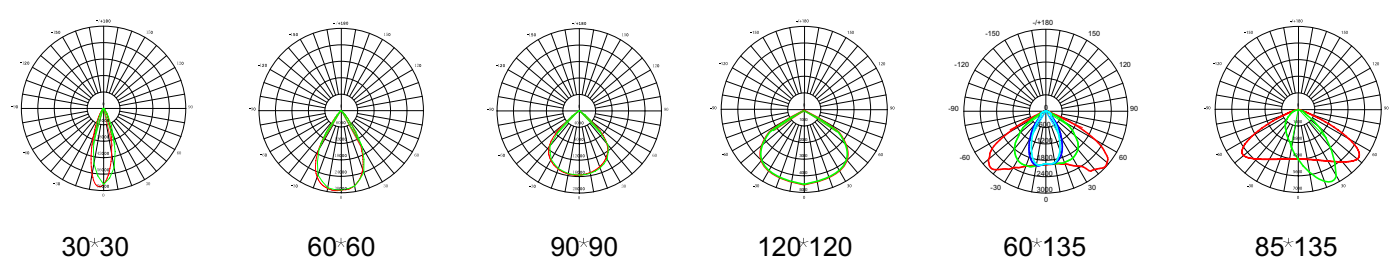

Model: ARENA HP 200

DIMENSIONS

PHOTOMETRIC DIAGRAM

IMAGES