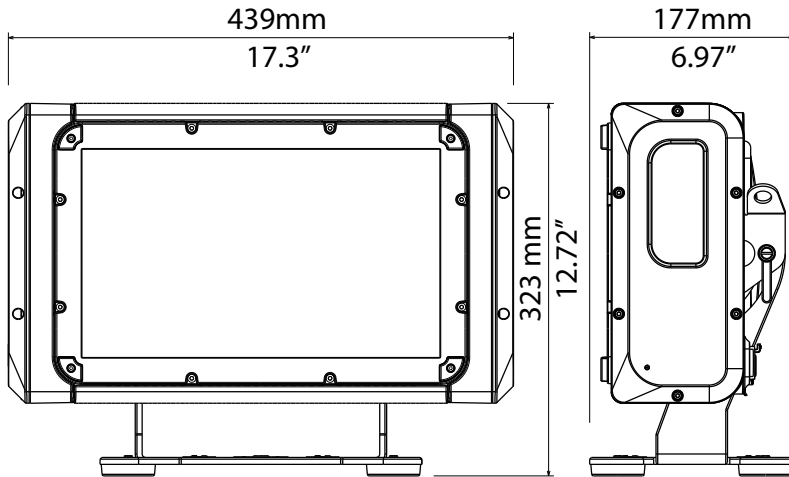

## TECHNICAL

<b>OUTPUT</b>	• 32 x 4-colors LEDs	
	• Lumens output (RGBW): 15,550 @ 700 mA	
	• LED lifespan: 50,000 hours (70% lumen output)	
<b>OPTICAL GROUP</b>	• Ultra-Narrow 8° + 3 quick-mounting holographic filters included (20° / 40° / 60°x10°)	
<b>CONTROL</b>	<ul style="list-style-type: none"> <li>• DMX 512 / RDM protocols</li> <li>• Wireless DMX transmitter - receiver (built.in)</li> <li>• LCD display + 4-capacitive touch keys</li> <li>• Internal operating system updatable via DTS dongle firmware uploader</li> </ul>	
<b>DMX</b>	<b>DMX FULL OPERATION MODES</b>	<b>DMX SINGLE LAYER MODES</b> (Compatibility with all BRICK models)
	<ol style="list-style-type: none"> <li>1. Chase mode (default)</li> <li>2. Extended mode</li> <li>3. Sectors RGBW x4</li> <li>4. Sectors RGBW fine x4</li> <li>5. Sectors RGBW + Shut + Dim x4</li> </ol>	<ol style="list-style-type: none"> <li>6. Standard</li> <li>7. Global RGBW</li> <li>8. Global RGBW + Shut + Dim</li> <li>9. Global RGBW + Dim Fine</li> </ol>
<b>POWER SUPPLY</b>	• Built-in full-range PSU 100-240Vac 50-60 Hz	
	• Consumption: 650 W max	
	• Power Factor: PF > 0.93	
<b>CONNECTIONS</b>	<ul style="list-style-type: none"> <li>• All connectors are IP65 rated with water-proof caps</li> <li>• Power supply: PowerCon TRUE1 In/Out panel connectors</li> <li>• DMX In/Out: XLR 5-pole In/Out panel connectors</li> </ul>	
<b>INTERNATIONAL SAFETY DEVICES</b>	• Overvoltage and overtemperature circuits protection	
<b>PHYSICAL</b>	• Housing: Aluminium	
	• Weight: 14 Kg (31 lbs)	
<b>ACCESSORIES INCLUDED</b>	<ul style="list-style-type: none"> <li>• 1 x Holographic filter 20° (code 0506A043.D18)</li> <li>• 1 x Holographic filter 40° (code 0506A045.D18)</li> <li>• 1 x Holographic filter 60°x10° (code 0506A092.D18)</li> <li>• 1 x cable with PowerCON TRUE1 female connector (code 02K0012267.0015)</li> <li>• 1 x XLR 5-pole IP65 female cable connector (code 0508B177)</li> <li>• 1 x XLR 5-pole IP65 male cable connector (code 0508B178)</li> <li>• 1 x Display UV protection (code 03.LA.218)</li> <li>• 1 x Omega bracket with "Fast Lock" connection 1/4 turn (code 02K00467)</li> </ul>	