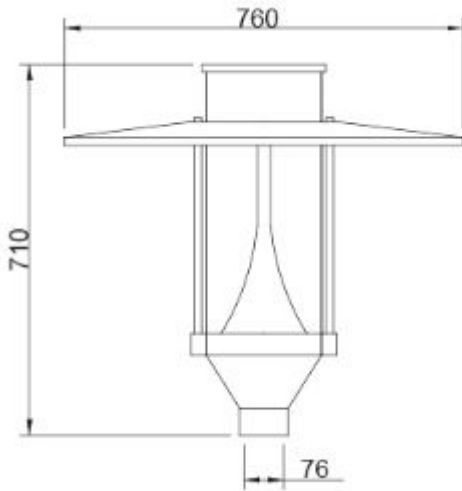

PRODUCT SPECIFICATION

DESCRIPTION: Endurance URBAN Series

MODEL NO: URBAN 30 360°

1. Picture of product:

2. Features

※Housing: Die-casting aluminum, with high intensity and corrosion proof.

※Mounting type: Post top

※TOP PIPE MOUNTING DIA: 76mm

※Diffuser: Clear PC

※Finishing: Surface anti-aging electrostatic spray processing, super resistance to corrosion.

※Assembling height: 2-8M.

✘Suitable place: Plaza,park,Street residential areas

3.Product parameters

ITEM	symbol	Description	UNIT
Picture of real products			
Rated Voltage	VOLT	85~265 AC	V
Luminous flux	l	3600	LM
Power	P	30	W
Frequency	f	50~60	Hz
Light efficiency	η	>90	Lm/W
Power Factor	PF	>0.95	PF
Operating Temperature	TOP R	-40~+55℃	℃
Humidity	H	10%~95%	%
Protection Level	IP	65	IP
Pole mounting Dia.	DIA	76	MM
LED PIECE LED	PCS	40	PC
LED chip	Brand	Lumileds 3030	Brand
Driver brand	Brand	Meanwell XLG-50-H-A	Brand
Correlate Color Temperature	Tc	2700K~6500K	K
Beam Angle	Deg	90°	Deg
Color Rendering Index	CRI	>80	RA
THD	THD	<15%	THD
LED'S Operating Life	LIFE	>50000	Hours

4. Dimensions

5. Packing Size

Housing: 530*530*750mm/4PCS/CTN

Cover: 780*780*400mm/27PCS/CTN

6. Attention

- ✘ Avoid heavy pressure is applied to the lamp, otherwise it will affect the stability of the product.
- ✘ Do not for a long time look directly at the luminaire, the lamp light can damage your eyes.
- ✘ According to the specification, use the product within the specified input voltage range.
- ✘ non-professionals may not be demolished.
- ✘ After opening, please carefully check whether the items are complete, if damaged, please contact the supplier immediately, do not try to use.